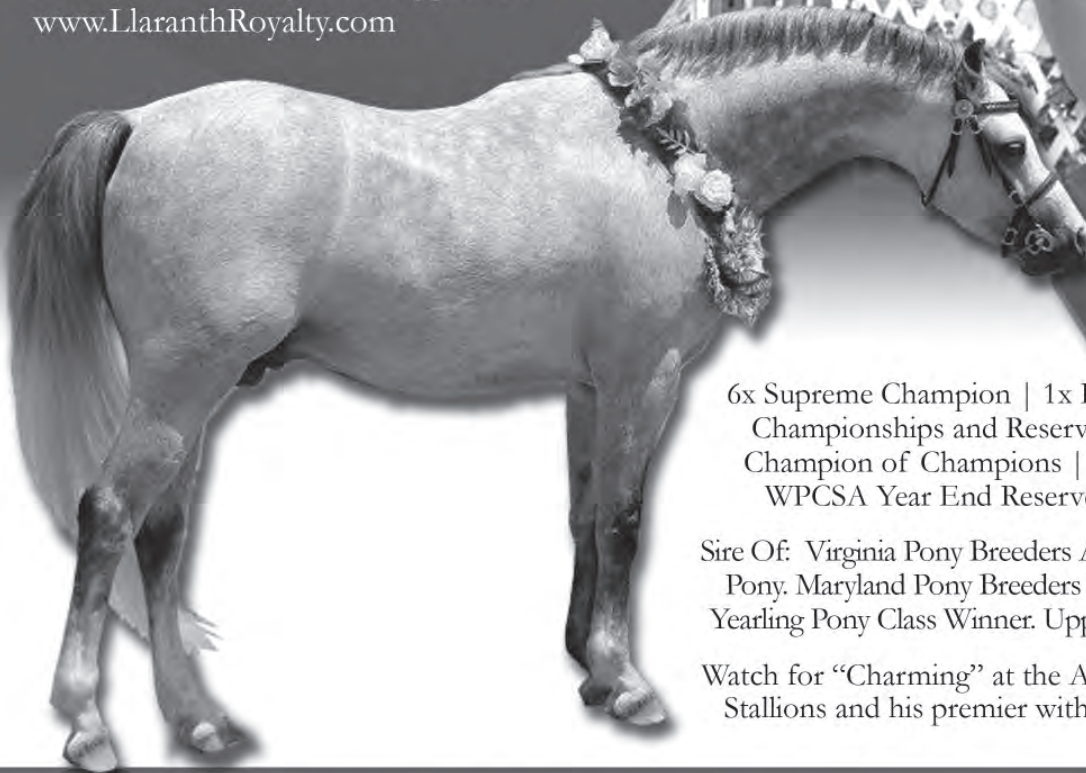

Sparkleberry PONIES

AT CRYING COYOTE FARM

*LLANARTH ROYALTY

“Charming” | Champion 2012, 12.3hh
Grey Sect. B Welsh Stallion | Licensed
and Imported from Llanarth Stud
Sire: Douthwaite Signwriter
Dam: Cottrell Gwener
Proven Producer | RSPI Approved
www.LlanarthRoyalty.com

6x Supreme Champion | 1x Reserve Supreme | Multiple
Championships and Reserves | Winner of the Virginia
Champion of Champions | 4x perpetual trophy winner
WPCSA Year End Reserve Champion Sect. B Stallion

Sire Of: Virginia Pony Breeders Association Grand Champion
Pony. Maryland Pony Breeders Futurity Champion Pony and
Yearling Pony Class Winner. Upperville Yearling Class Winner

Watch for “Charming” at the American National in Sect. B
Stallions and his premier with Megan O’Brien in Hunters

Sparkleberry Ponies at Crying Coyote Farm

Meredith van Benthuysen, Owner
Megan O’Brien, Farm Trainer
Dade City, Florida | Knoxville, Iowa

Breeding Training Fitting Sales Leases Consignments
SparkleberryPonies.com | CryingCoyoteFarm.com