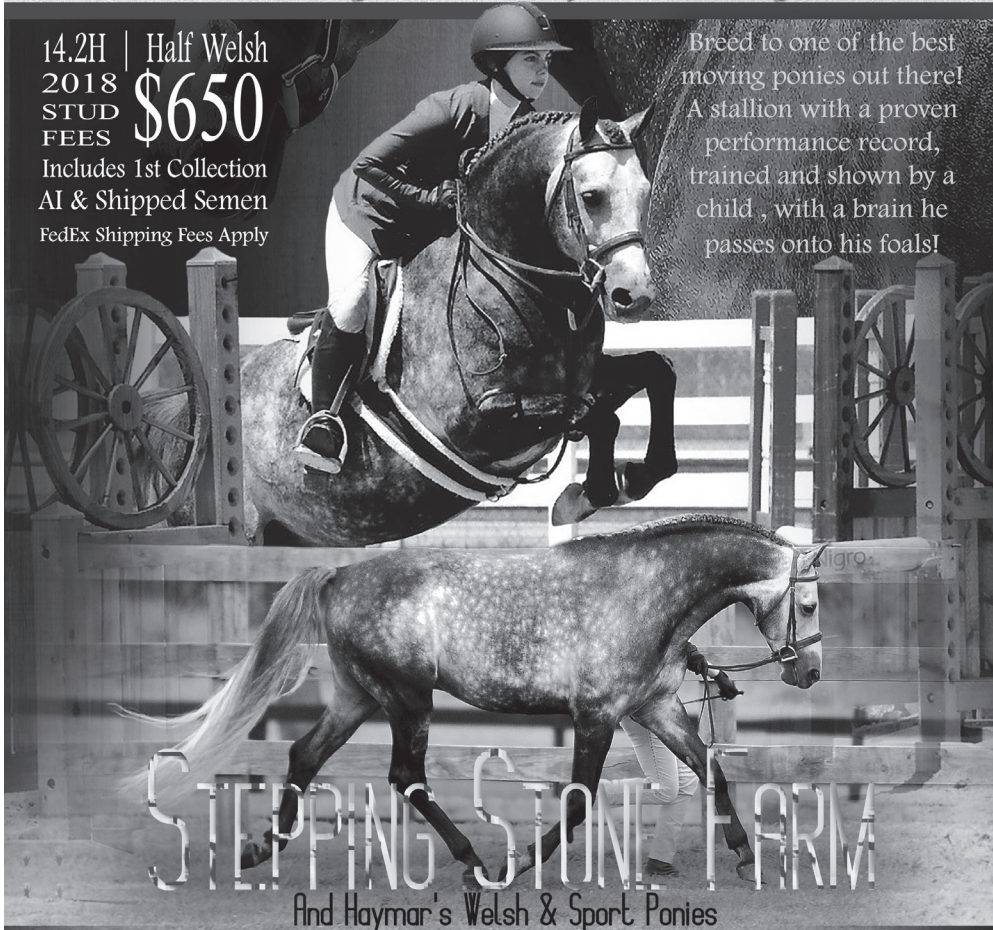

KENLEY
Trademark
(PAJON'S BUCCANEER X OVERJOYED)

*2017 WPCSA American National Half Welsh Champion in Breed, Hunter and English Pleasure with clean sweeps of all classes.

*2017 WPCSA National and Region Half Welsh Champion in Breed, Hunter and English Pleasure

*2017 USEF National and Region Half Welsh Champion in Hunter and English Pleasure

14.2H | Half Welsh
2018
STUD
FEES **$650**

Includes 1st Collection
AI & Shipped Semen
FedEx Shipping Fees Apply

Breed to one of the best moving ponies out there!
A stallion with a proven performance record, trained and shown by a child, with a brain he passes onto his foals!

And Haymar's Welsh & Sport Ponies

MARIA & HAYLEE SCANDELL | PINE BUSH, NY | 845.798.1433 | STEPPINGSTONEHORSEFARM.COM